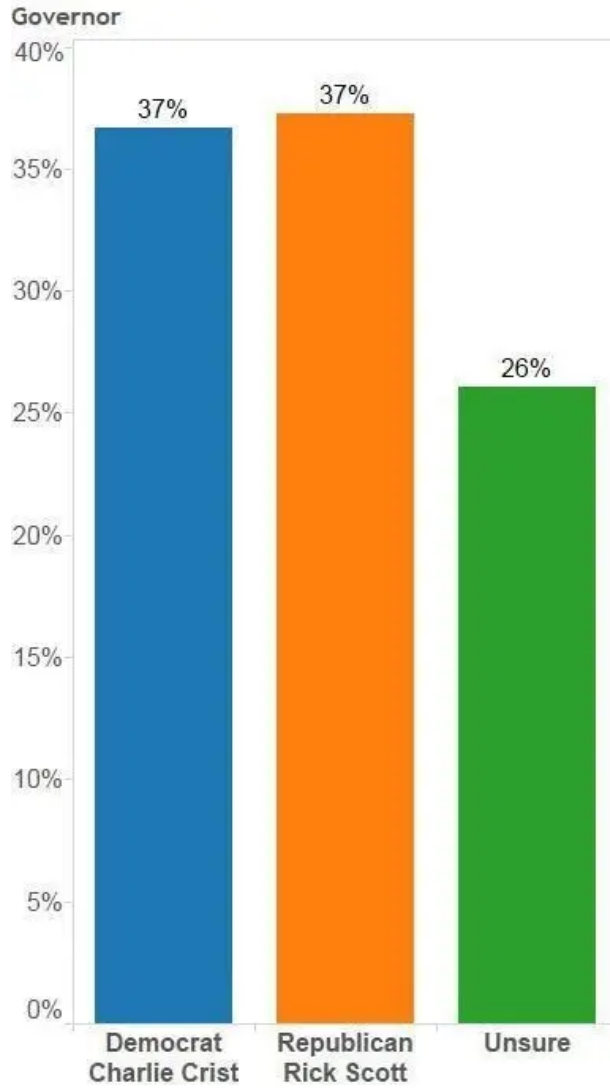

Gun deaths in Florida

Number of murders committed using firearms

Source: Florida Department of Law Enforcement

C. Chan 16/02/2014

REUTERS

What do you notice about the graph?

What years do you notice the increase in gun deaths?

What year is the "Stand Your Ground" law made?

What message is the graph meant to convey?

Why is this graph misleading? What's wrong with it?

What message is the graph meant to convey?

Why is this graph misleading? What's wrong with it?

What message is this graph meant to convey?

What information does this graph leave out?

Why is this graph misleading? What's wrong with it?